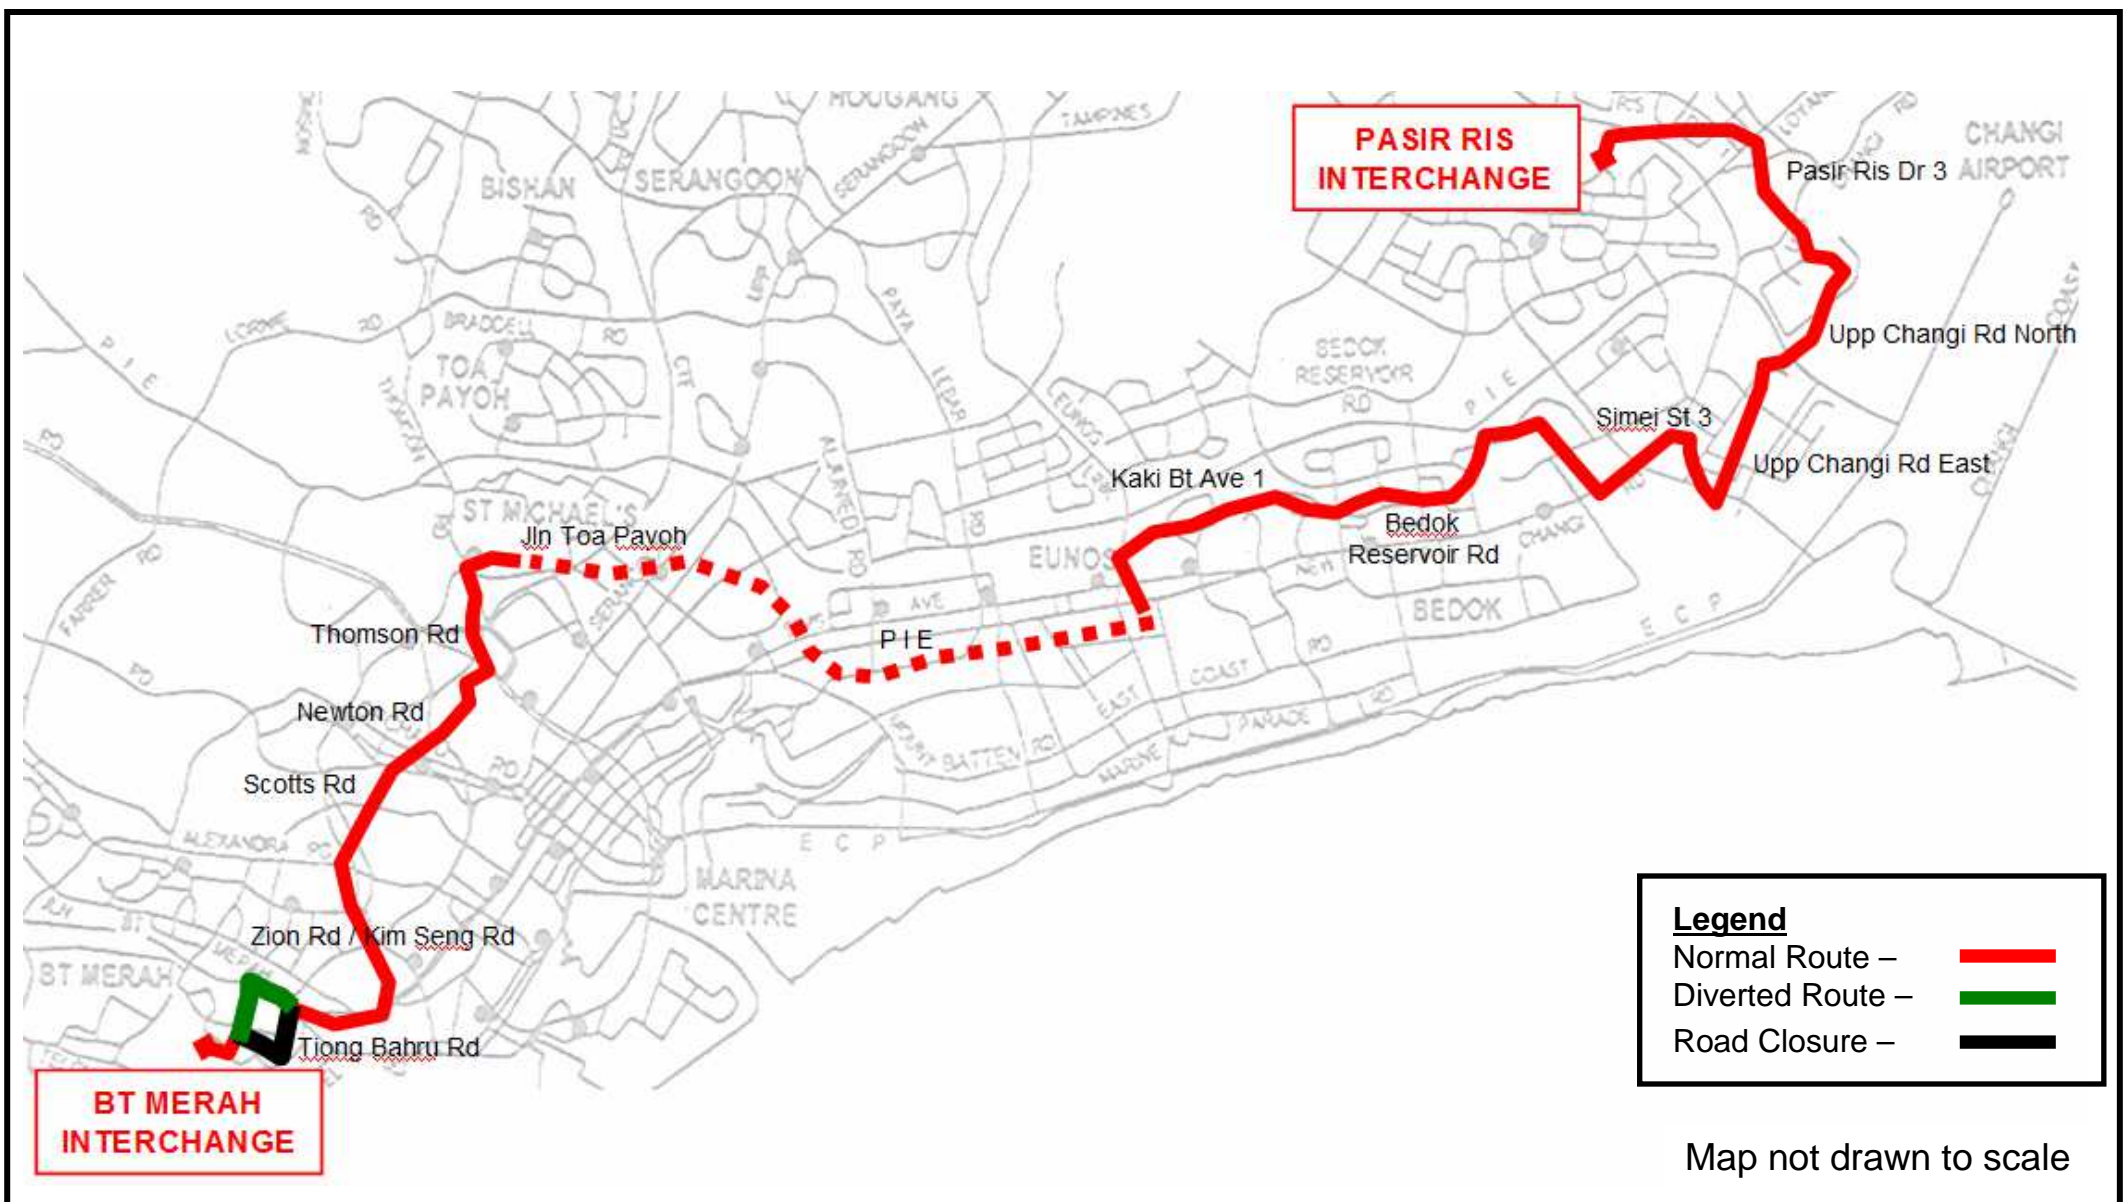

ROAD NAME	BUS-STOP CODE	BUS-STOP DESCRIPTION
LOWER DELTA ROAD	10379	BLK 25B
JLN BT MERAH	10081	OPP BLK 120

LAST CALLING BUS-STOP BEFORE DIVERSION

ROAD NAME	BUS-STOP CODE	BUS-STOP DESCRIPTION
TIONG BAHRU ROAD	10161	OPP TIONG BAHRU PLAZA

FIRST CALLING BUS-STOP AFTER DIVERSION

ROAD NAME	BUS-STOP CODE	BUS-STOP DESCRIPTION
BT MERAH CTRL	10009	BT MERAH INT

TOWARDS PASIR RIS

ROAD NAME	BUS-STOP CODE	BUS-STOP DESCRIPTION
JLN BT MERAH	10089	BLK 119
LOWER DELTA ROAD	10371	BLK 129

LAST CALLING BUS-STOP BEFORE DIVERSION

ROAD NAME	BUS-STOP CODE	BUS-STOP DESCRIPTION
BT MERAH CTRL	10009	BT MERAH INT

FIRST CALLING BUS-STOP AFTER DIVERSION

ROAD NAME	BUS-STOP CODE	BUS-STOP DESCRIPTION
TIONG BAHRU ROAD	10169	TIONG BAHRU PLAZA